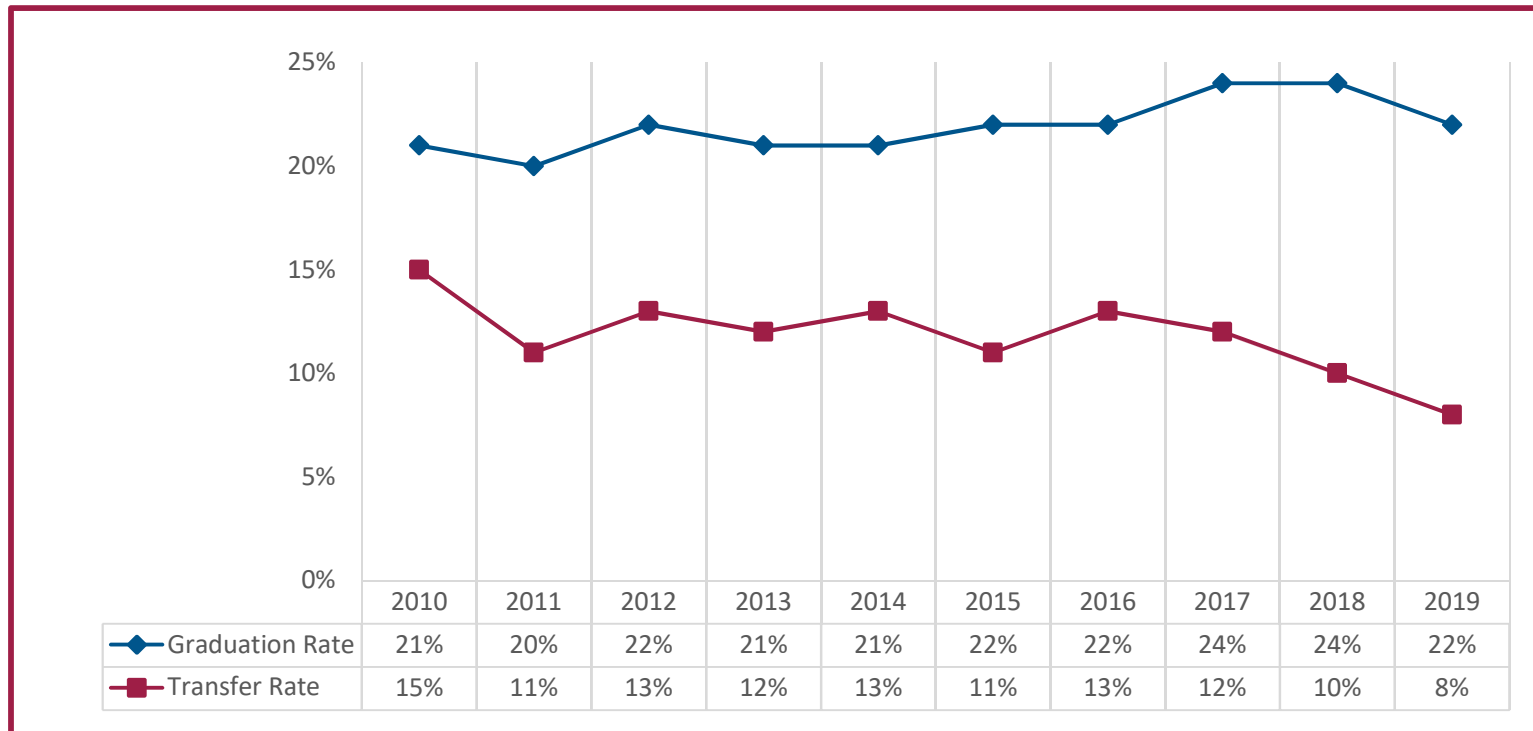

IPEDS Graduation & Transfer Rates

Percentage of First-time, Full-time, Degree- or Certificate-Seeking Students who graduated or transferred out within 150% (e.g. 3 years for a 2-year program) of “normal time” to completion for their program. Years listed are for the Fall term the cohort started.