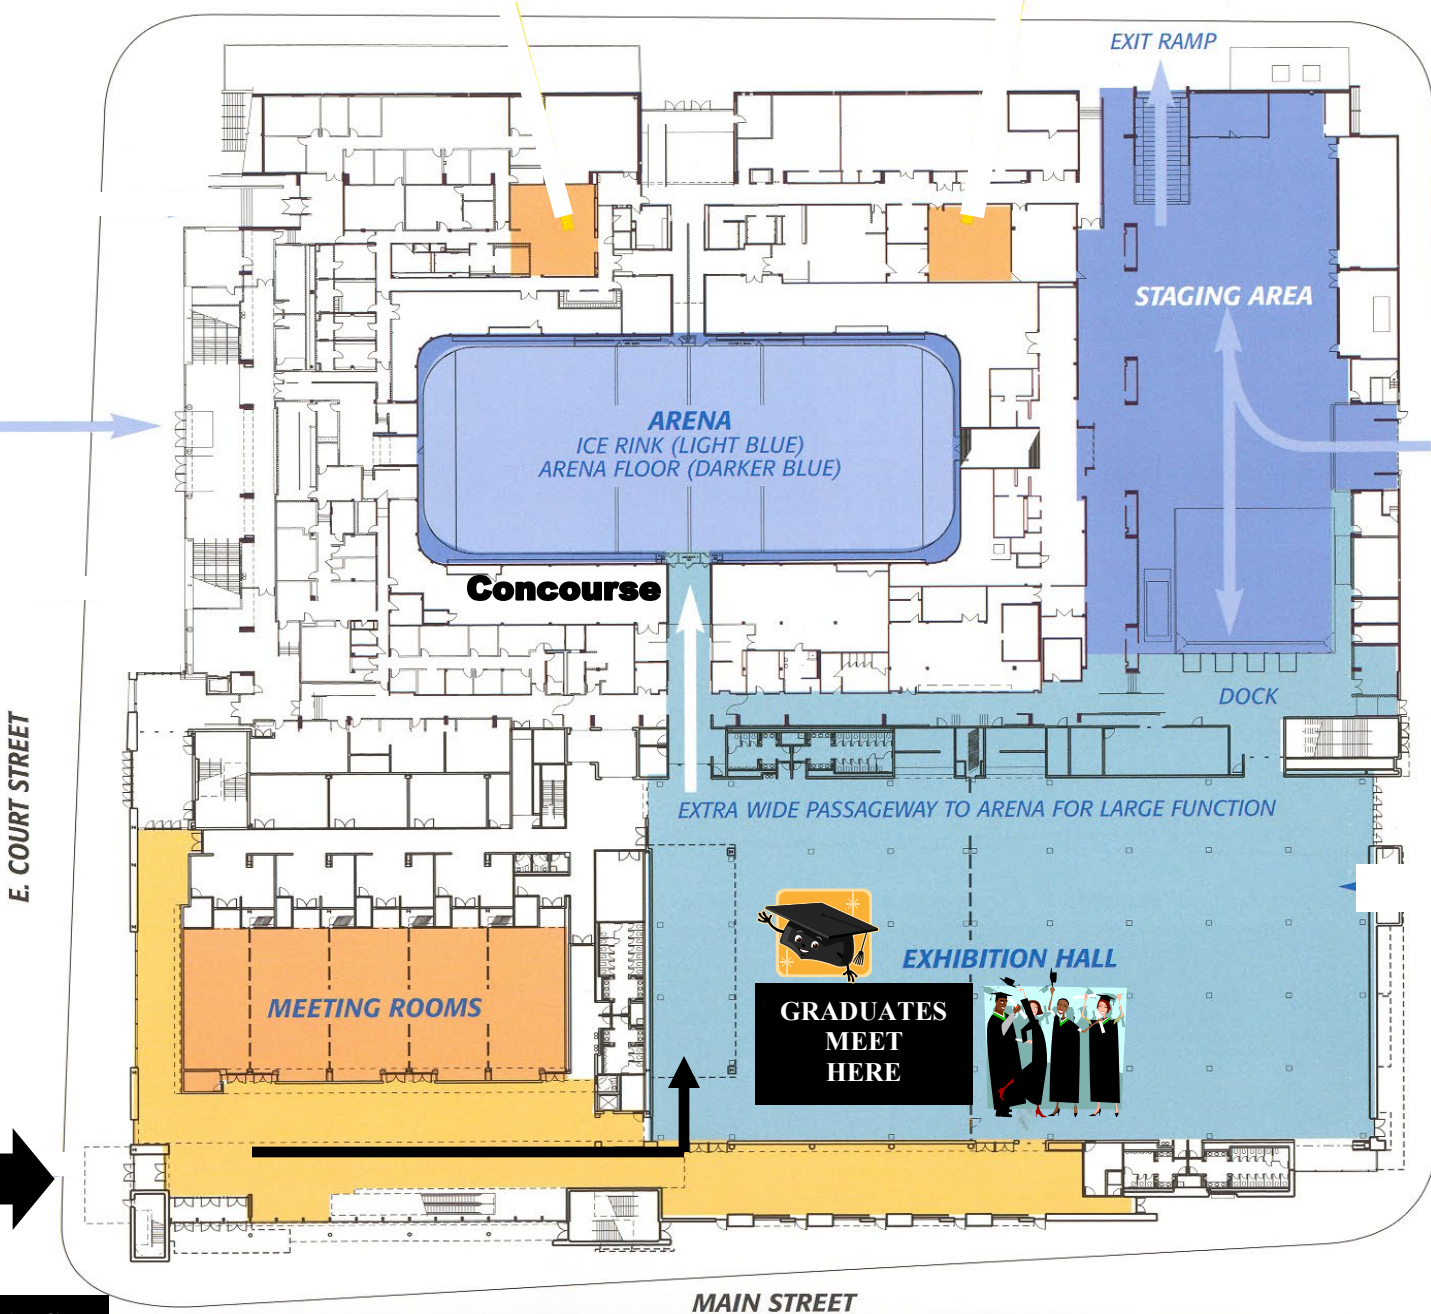

Building Overview: Event Level

DWIGHT STREET

**FAMILY & GUESTS
ENTER HERE**
Doors open at
5:30pm
Main/Box Office
Arena Entrance

STATE STREET

MAIN STREET

E. COURT STREET

GRADUATES ENTRANCE
Doors open at 4:45 pm
(Graduates & Volunteers Only)